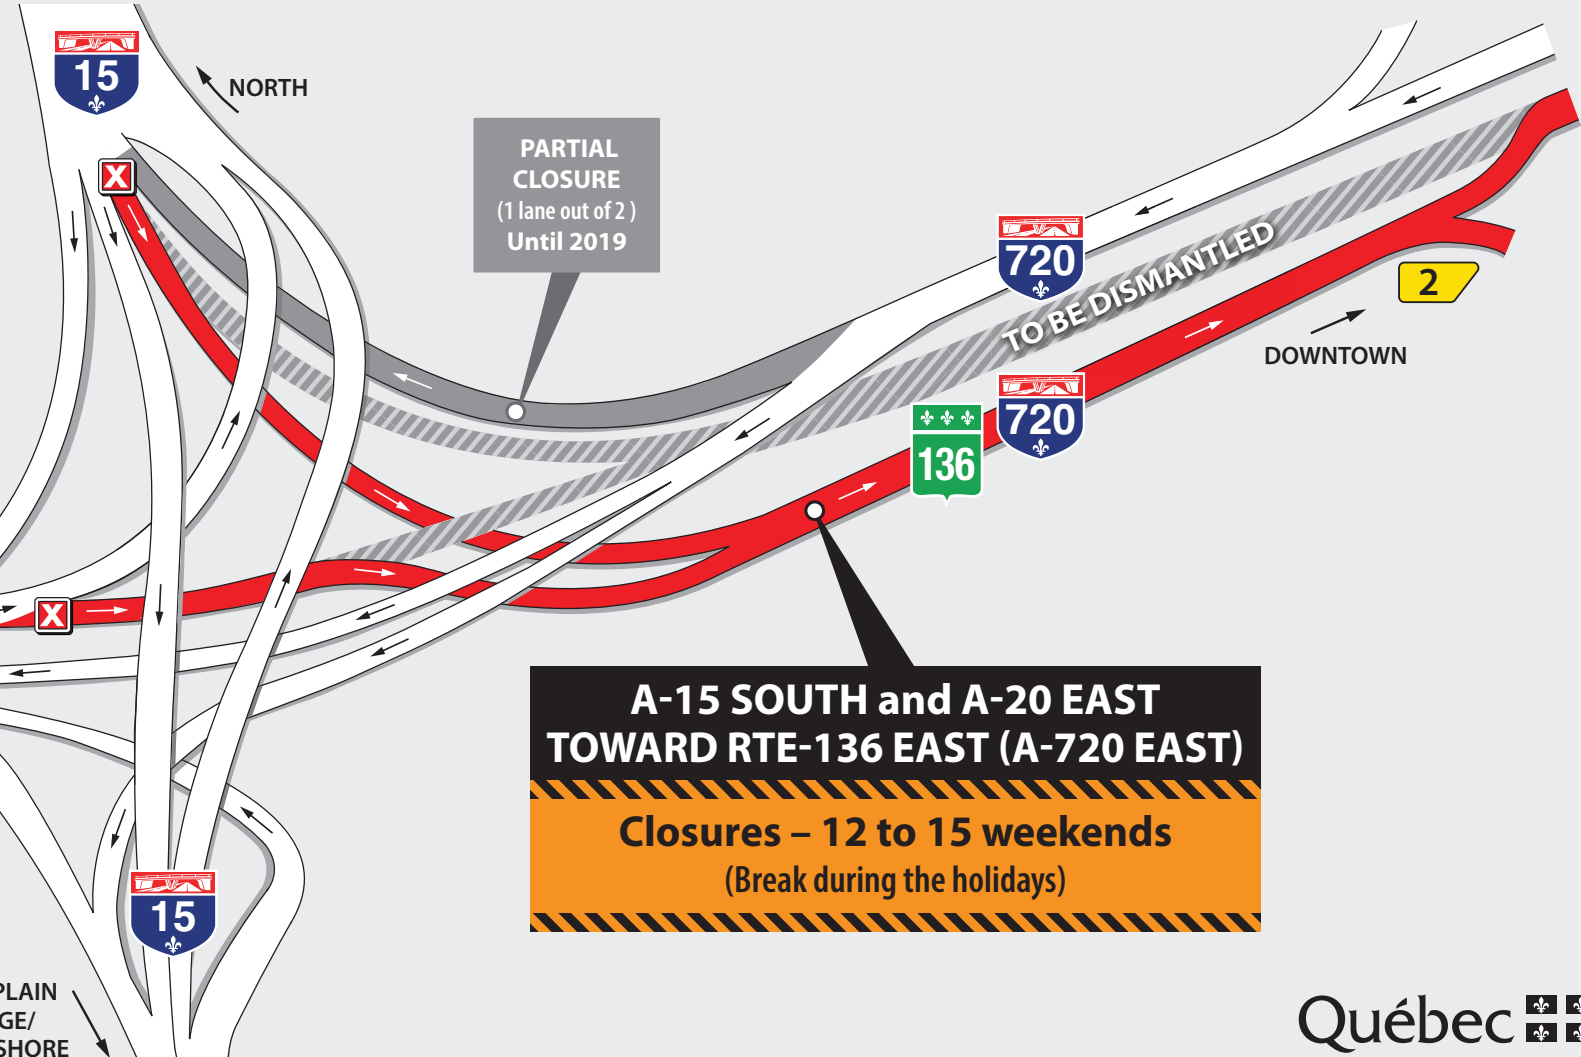

MAJOR CLOSURES TOWARD DOWNTOWN

Starting from December 2, 11:30 pm

COMMUTING
MADE EASIER

**A-15 SOUTH and A-20 EAST
TOWARD RTE-136 EAST (A-720 EAST)**

**Closures – 12 to 15 weekends
(Break during the holidays)**