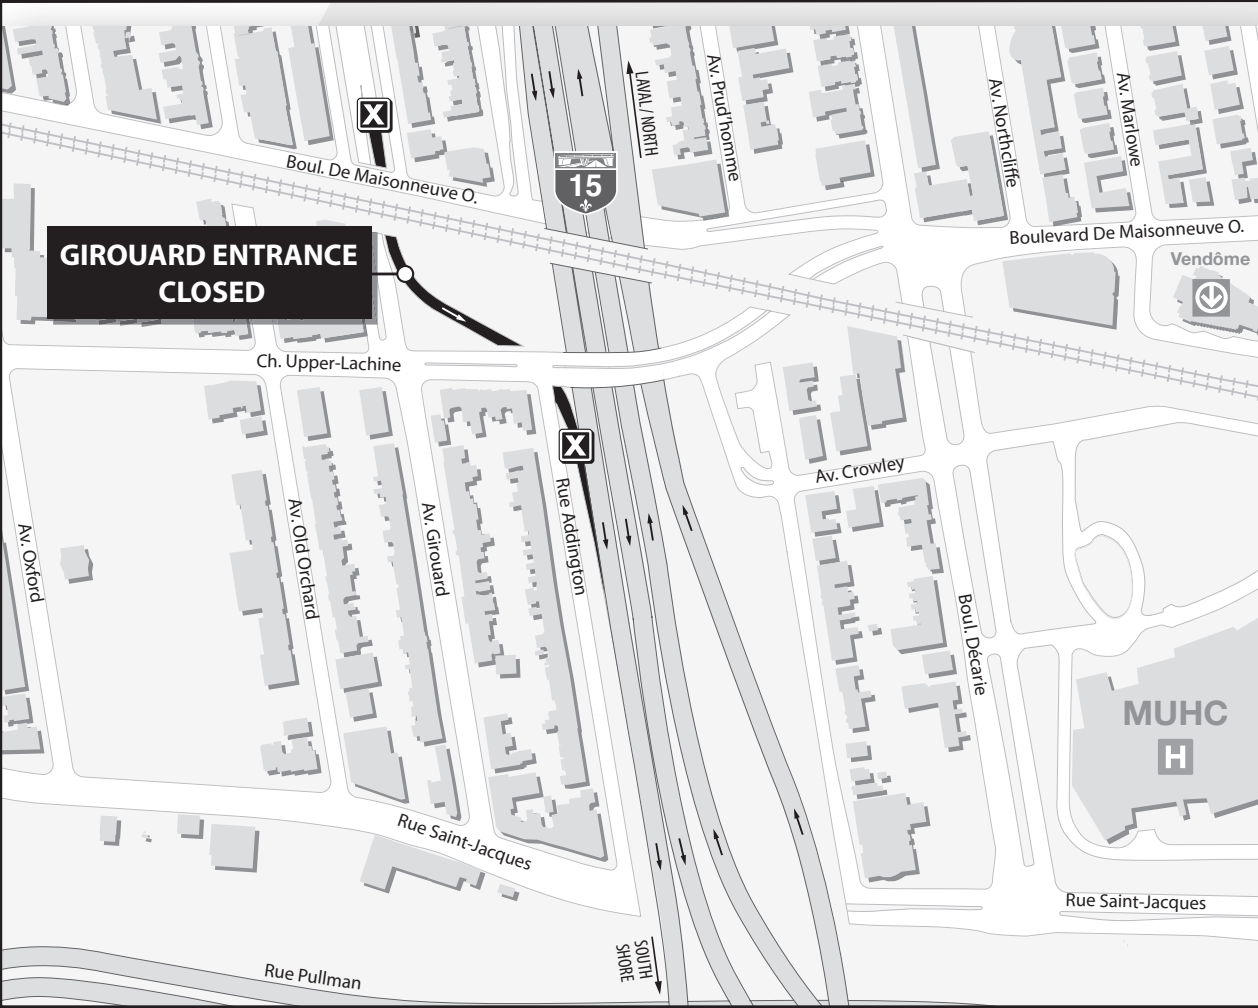

# CLOSURE OF AVENUE GIROUARD ENTRANCE

## From December 8 to the end of 2019

TURCOT

The ministère des Transports wishes to inform you of the **closure of autoroute 15 south-bound entrance from avenue Girouard.**

This closure is required for the construction of new highway structures in the area.

### Turcot Neighbourhood Committee

You are invited to attend the next Neighbourhood Committee to know more about the upcoming work.

**Wednesday, December 12, 2018, at 7 p.m.**  
**4333, rue Sherbrooke Ouest**  
**Westmount**