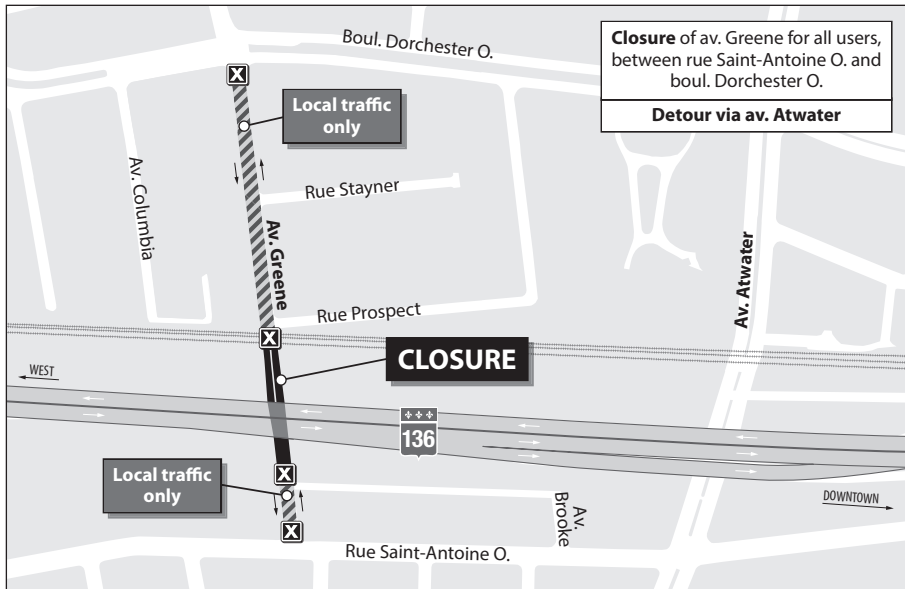

CLOSURE Avenue Greene

TURCOT

TRAFFIC HINDRANCE

From January 18 to 28

For more information:

- 514 873-1372

- turcot.commentaires@transport.gouv.qc.ca

- [@MTQ_Turcot](https://twitter.com/MTQ_Turcot)