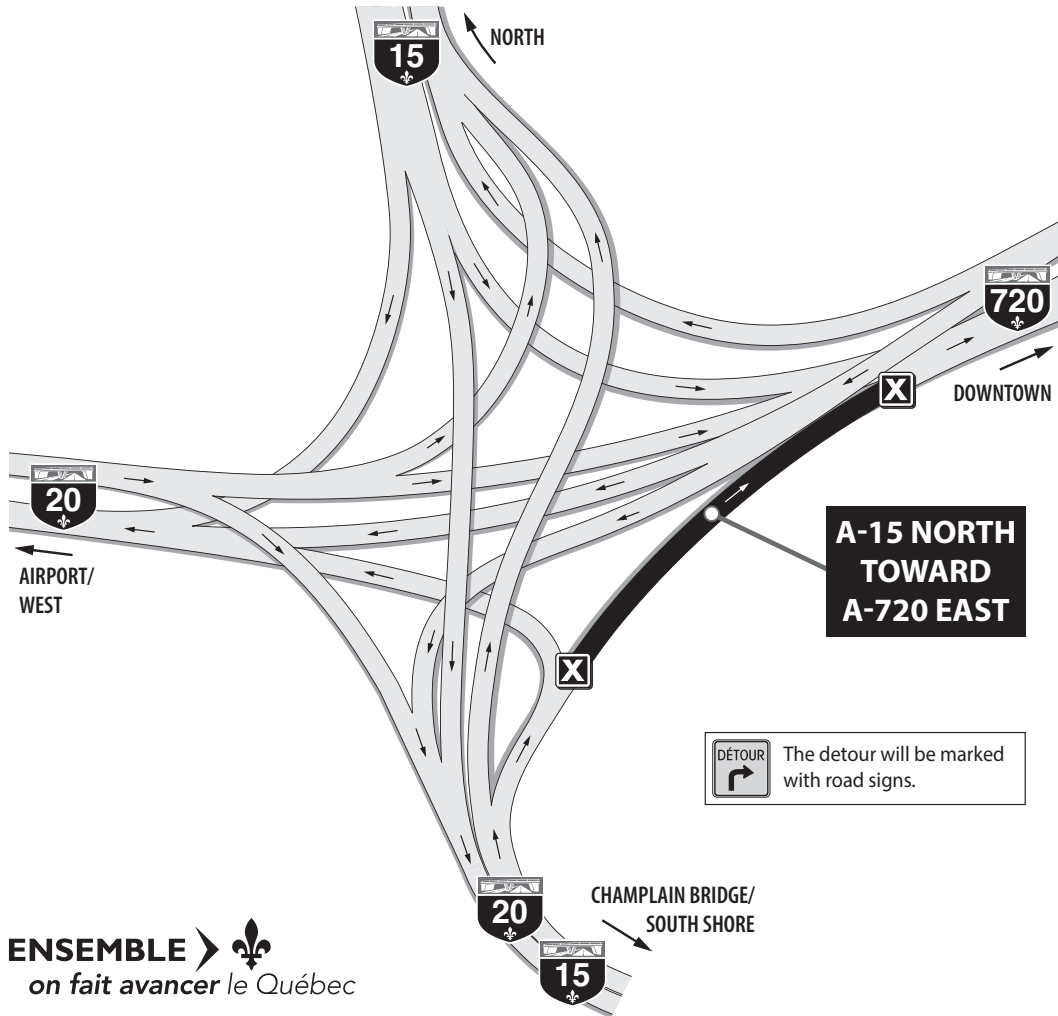

Turcot Interchange - LONG-TERM CLOSURE

— STARTING FROM APRIL 17, 2016 —

COMPLETE CLOSURE

X Ramp of A-15 north towards A-720 east
From April 17, 2016, 11 pm, until the end of 2017

DETOUR

Drive along A-20 westbound until the exit 67 –
Rue Notre-Dame / Boul. Angrignon and take
A-20 east towards downtown