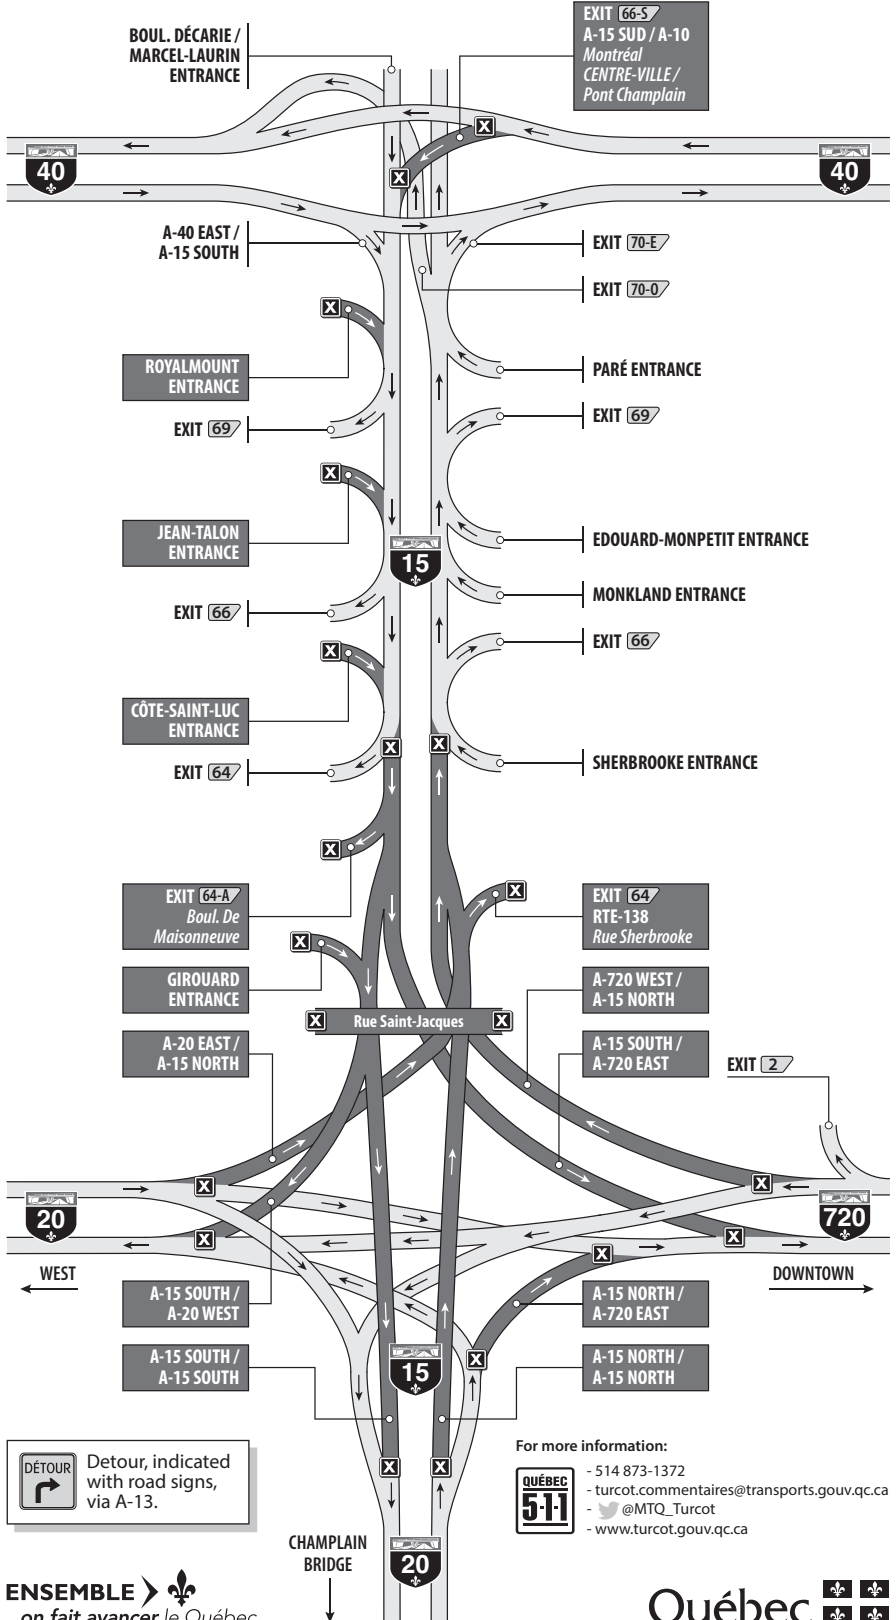

WEEKENDS OF JULY 8 AND 15, 2016 — SECTOR TO AVOID —

TRAFFIC HINDRANCES

- From Friday 8:30 pm to Monday 5 am, closure of diverse entries of A-15 southbound
- From Friday 10 pm to Monday 5 am, complete closure of A-15 in both direction between the Turcot interchange and rue Sherbrooke Ouest