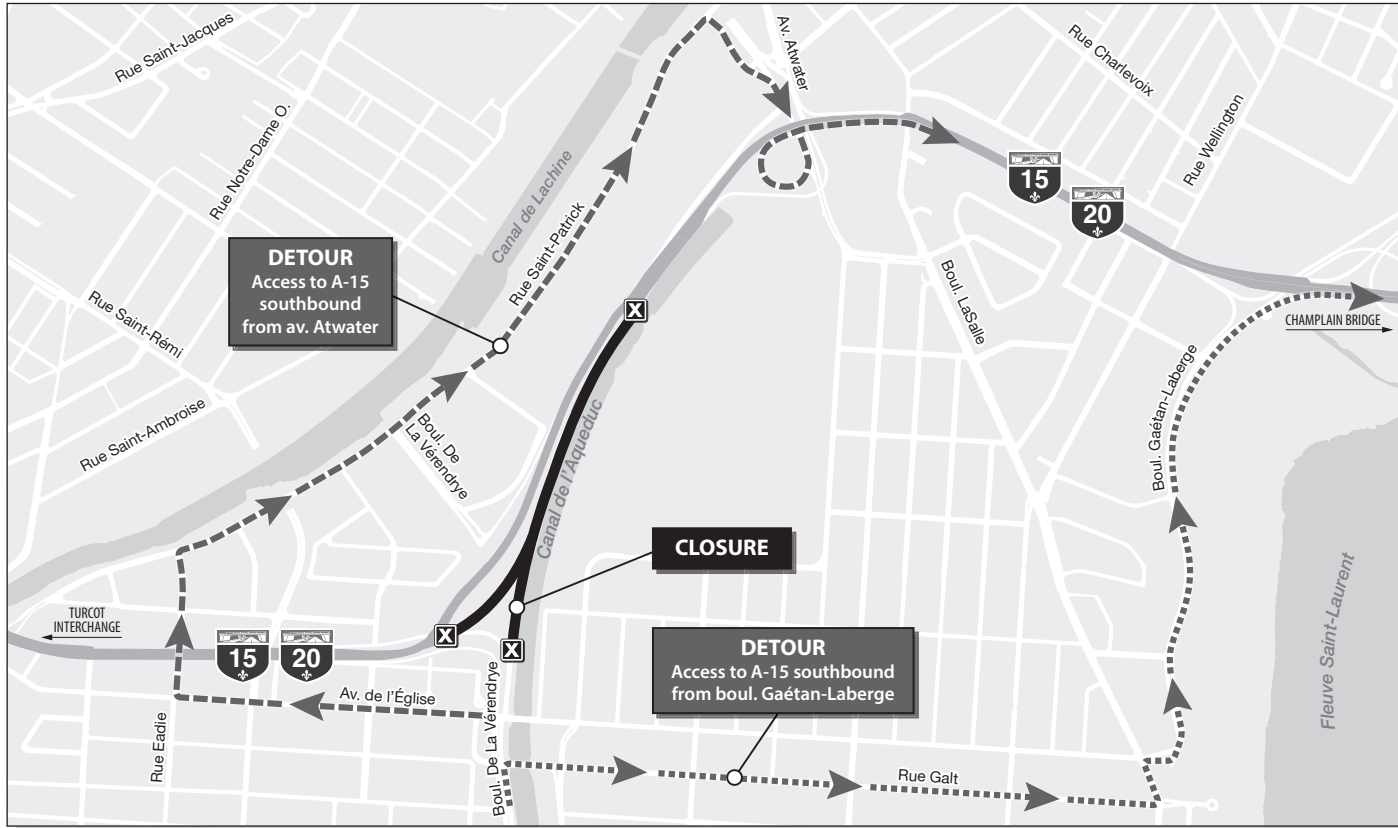

COMPLETE CLOSURE De La Vérendrye A-15 southbound entrance

FROM NOVEMBER 18 TO 2019

ROAD BLOCK

- **Complete closure** of the De La Vérendrye A-15 southbound entrance.
- **Detours indicated with road signs** to direct users to bouil. Gaétan-Laberge and av. Atwater entrances.

TURCOT NEIGHBOURHOOD COMMITTEE

A committee, open to the public, is taking place for the residents. These meetings present work to come and allow the public to ask questions.

Next meeting:

**Tuesday, December 12
at 7 p.m.**

75, rue du Square-Sir-George-Étienne-Cartier, Montréal