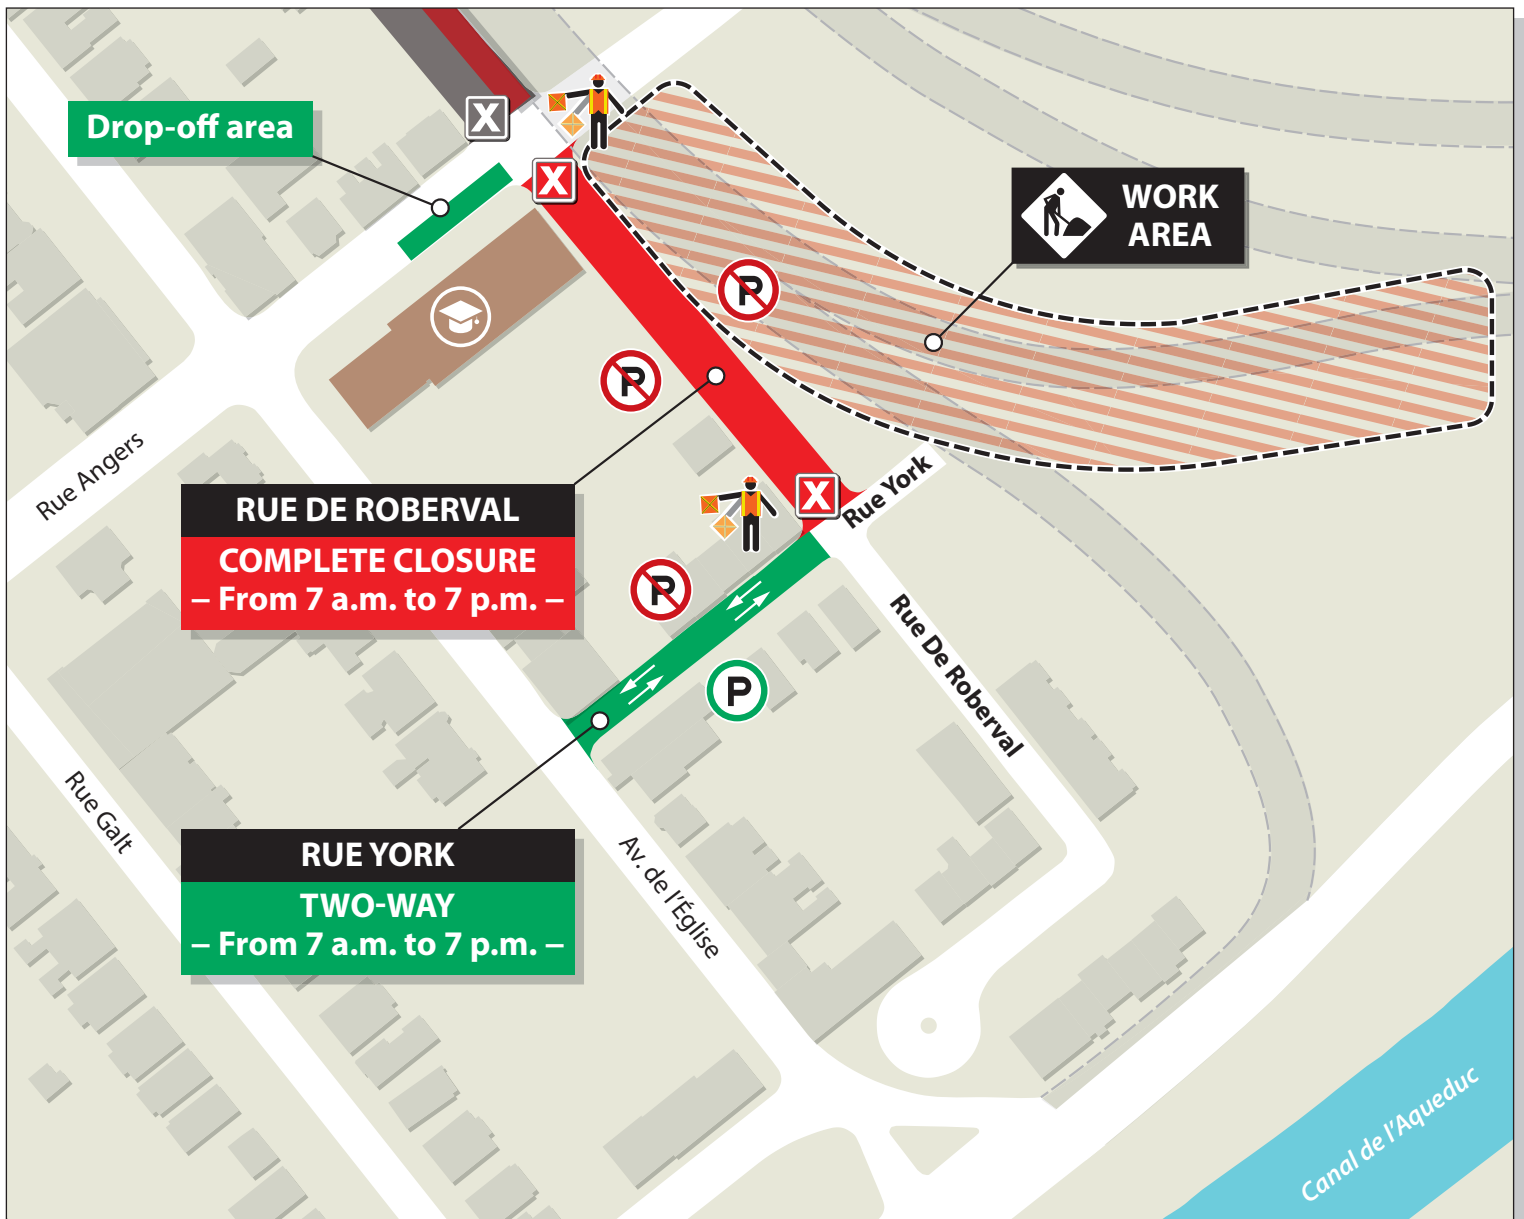

ATTENTION : CLOSURE OF RUE DE ROBERVAL

February 5, 6 and 7

The ministère des Transports wishes to inform you that rue De Roberval will be closed for three days for the installation of a containers screen in order to safely dismantle the old structures of Highway 15.