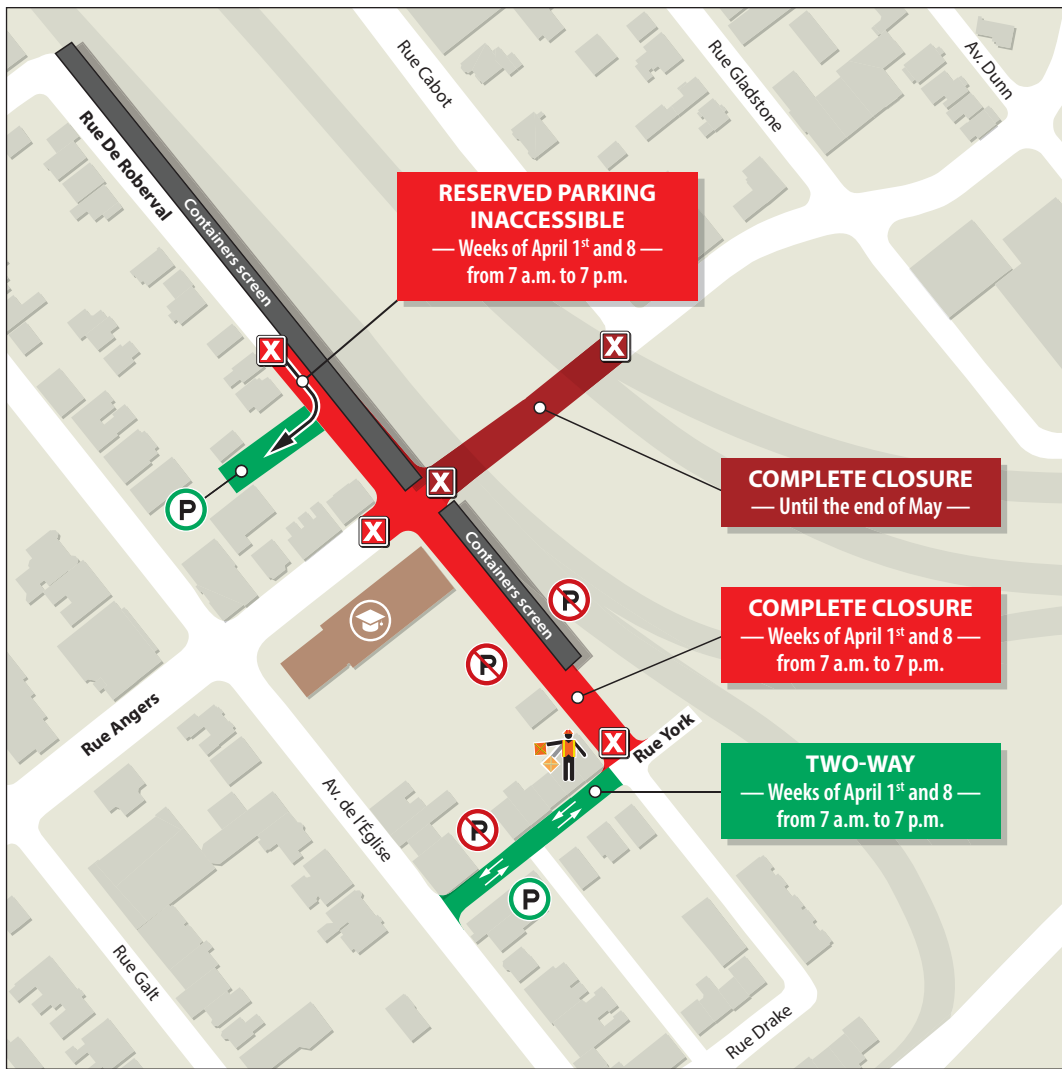

# Notice to residents

The ministère des Transports wishes to inform you that certain closures will be maintained in the area.

## Closures in the sector

- **Day closures of a section of rue De Roberval**, during the weeks of April 1<sup>st</sup> and 8, to move the containers
- **Reserved parking** to residents of rue De Roberval **inaccessible** during the weeks of April 1<sup>st</sup> and April 8, from 7 a.m. to 7 p.m.
- **Closure of rue Angers maintained until the end of May** in order to build the structure of autoroute 15

## Turcot Neighbourhood Committee

A Neighbourhood Committee, open to the public, has been implemented in your area. By attending these meetings, you can find out more about the upcoming work, and ask questions.

Next meeting:

**Tuesday, April 16, 2019 at 7 p.m.**  
**75, rue du Square Sir-George-Étienne-Cartier, Montréal**

For more information:

- 514 873-1372
- [turcot.commentaires@transport.gouv.qc.ca](mailto:turcot.commentaires@transport.gouv.qc.ca)
- @MTQ\_Turcot
- [www.turcot.gouv.qc.ca](http://www.turcot.gouv.qc.ca)