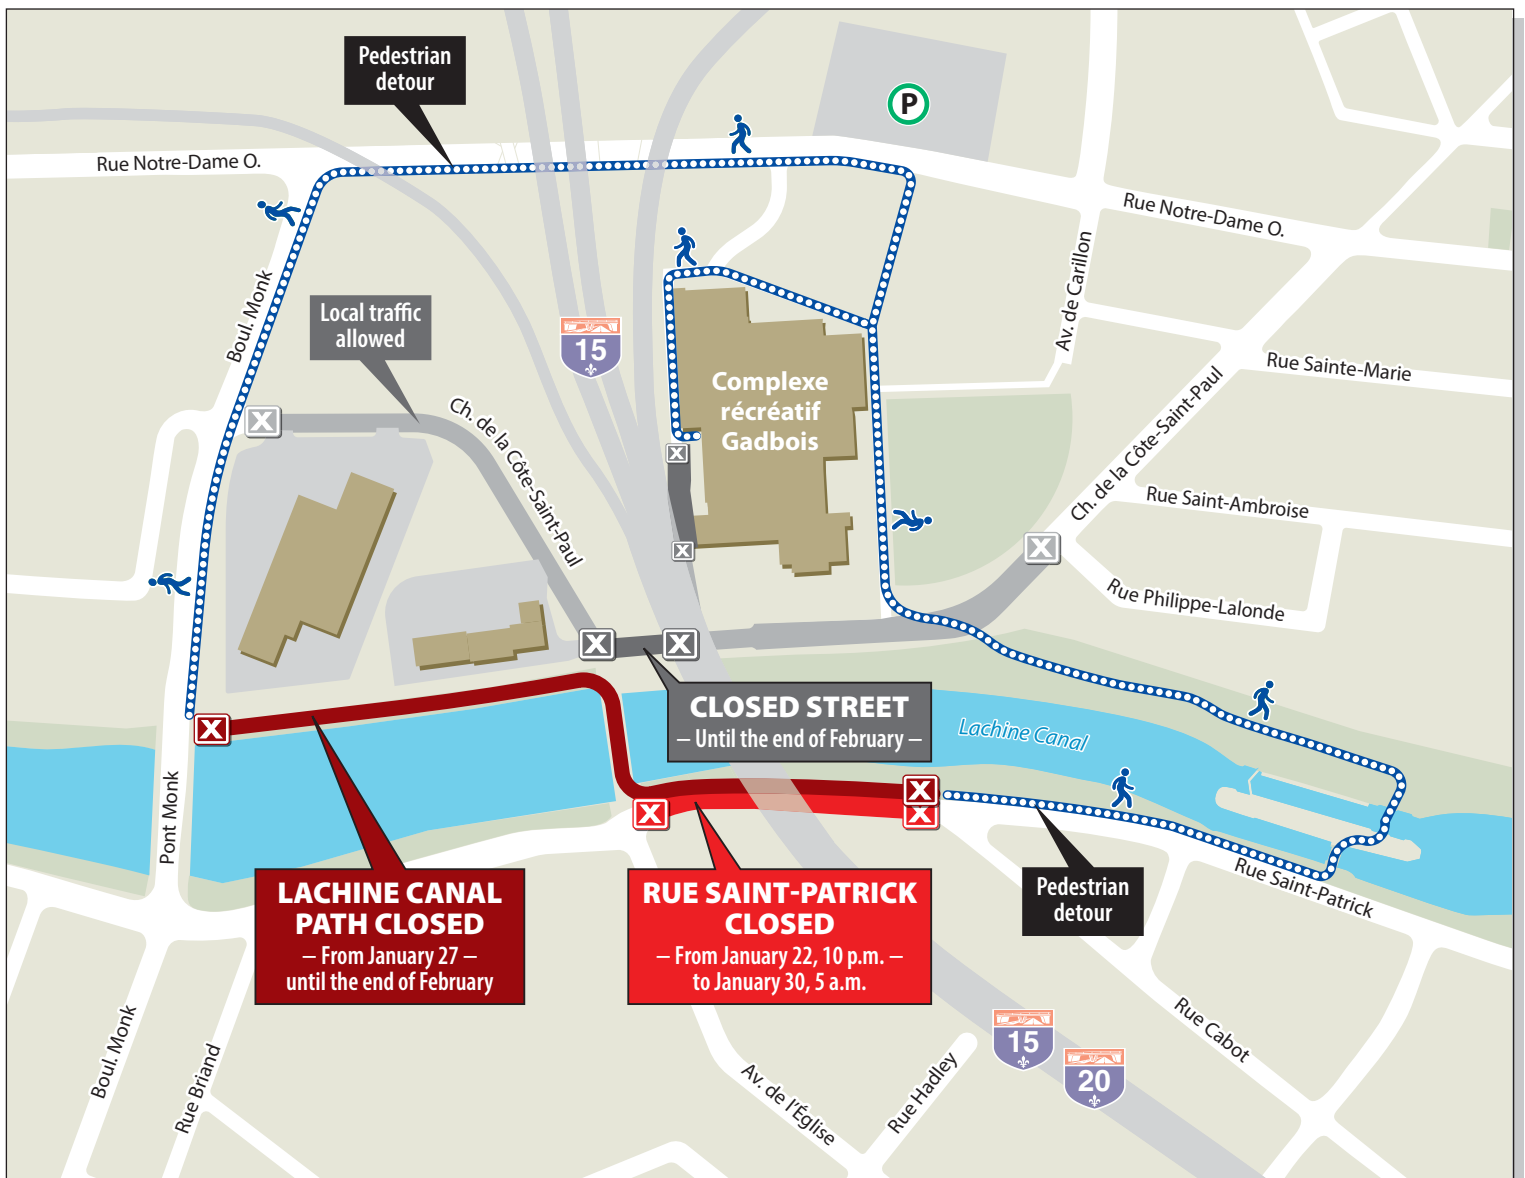

CLOSURES IN YOUR AREA

- **Closure of rue Saint-Patrick** between avenue de l'Église and rue Cabot from January 22, 10 p.m., to January 30, 5 a.m. (detour by rue Cabot, rue Eadie and avenue de l'Église)
- **Maintained access** to the Complexe récréatif Gadbois during the work
- **Closure of chemin Côte-Saint-Paul maintained** until the end of February
- **Closure of Lachine Canal path** from January 27 until the end of February