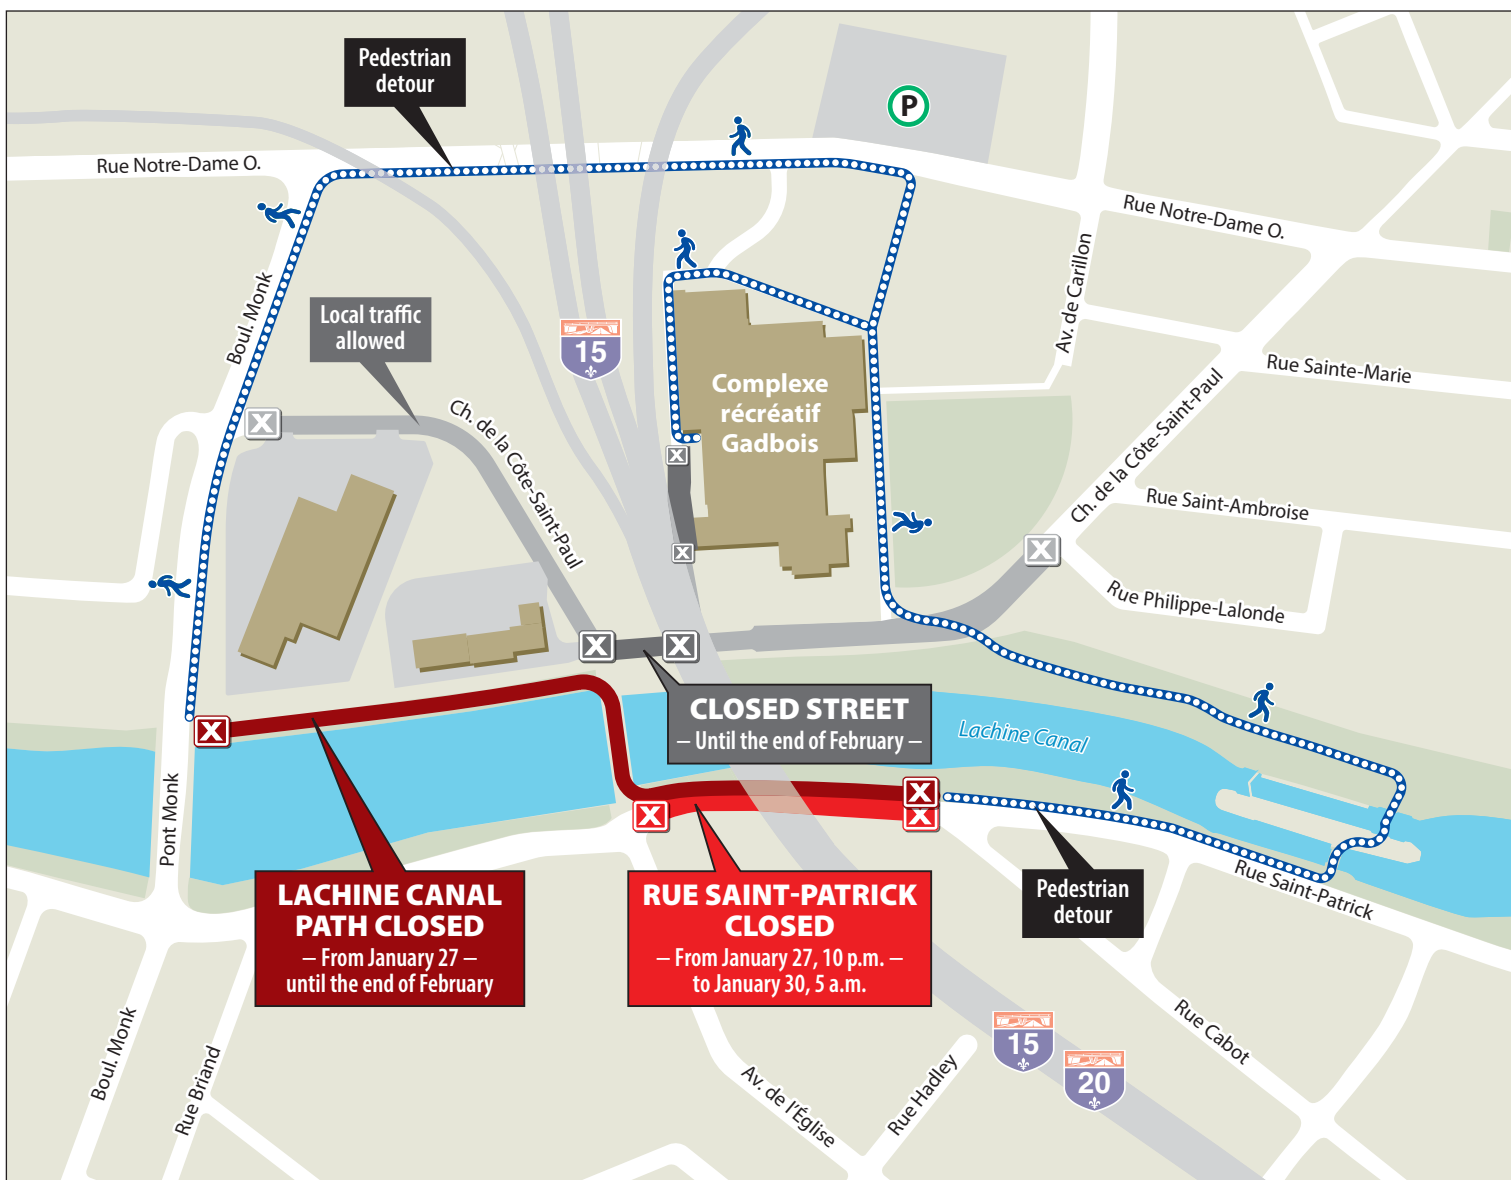

CLOSURES IN YOUR AREA

- **Closure of rue Saint-Patrick** between avenue de l'Église and rue Cabot from January 27, 10 p.m., to January 30, 5 a.m. (detour by rue Cabot, rue Eadie and avenue de l'Église)
- **Maintained access** to the Complexe récréatif Gadbois during the work
- **Closure of chemin Côte-Saint-Paul maintained** until the end of February
- **Closure of Lachine Canal path** from January 27 until the end of February