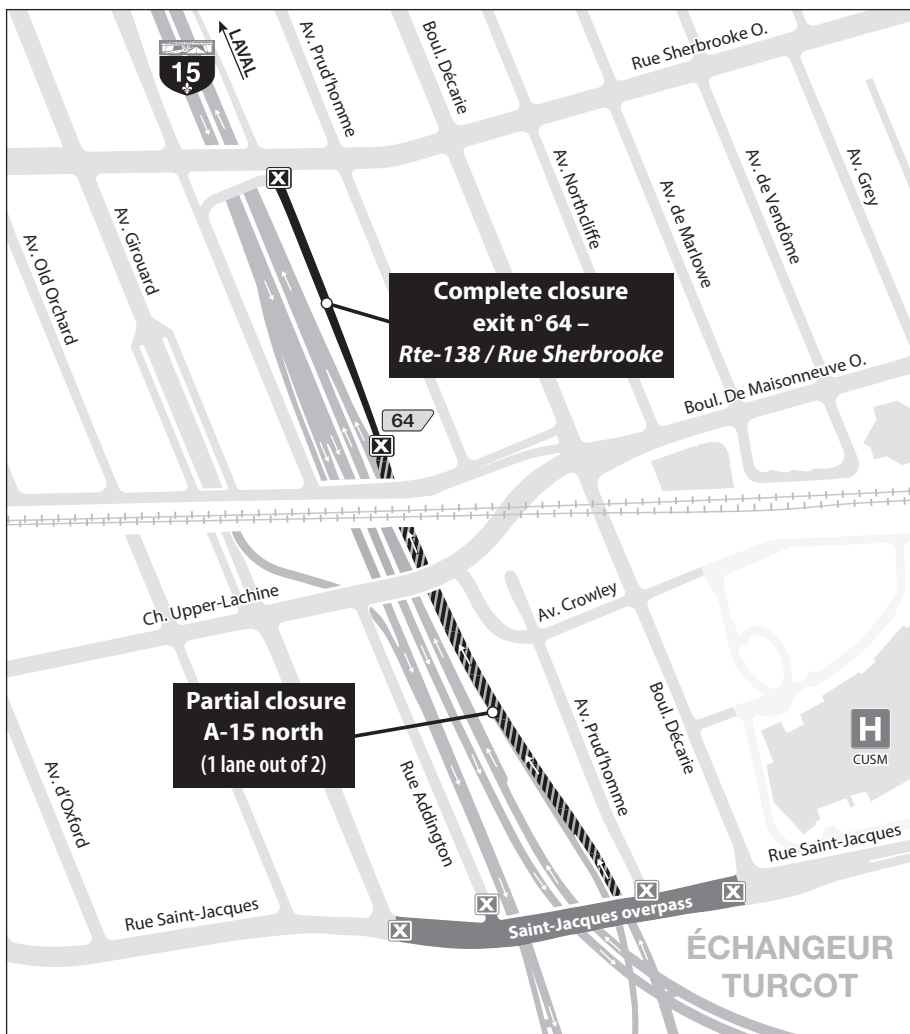

# CLOSURE OF EXIT N° 64 A-15 NORTH

# TURCOT

FROM MARCH 31 TO APRIL 18, 2016

## HINDRANCES

- Complete closure of exit n° 64 – Rte-138 / Rue Sherbrooke of A-15 north
- Closure of one lane out of two lanes of A-15 north in Turcot Interchange

## DETOUR

- Continue on A-15 north, take exit n° 66 – Ch. de la Côte-St-Luc / Ch. Queen-Mary / Ch. de la Côte-Ste-Catherine, turn left on chemin de la Côte-Saint-Luc and continue on A-15 southbound until exit n° 64 – Rue Sherbrooke / Rue St-Jacques