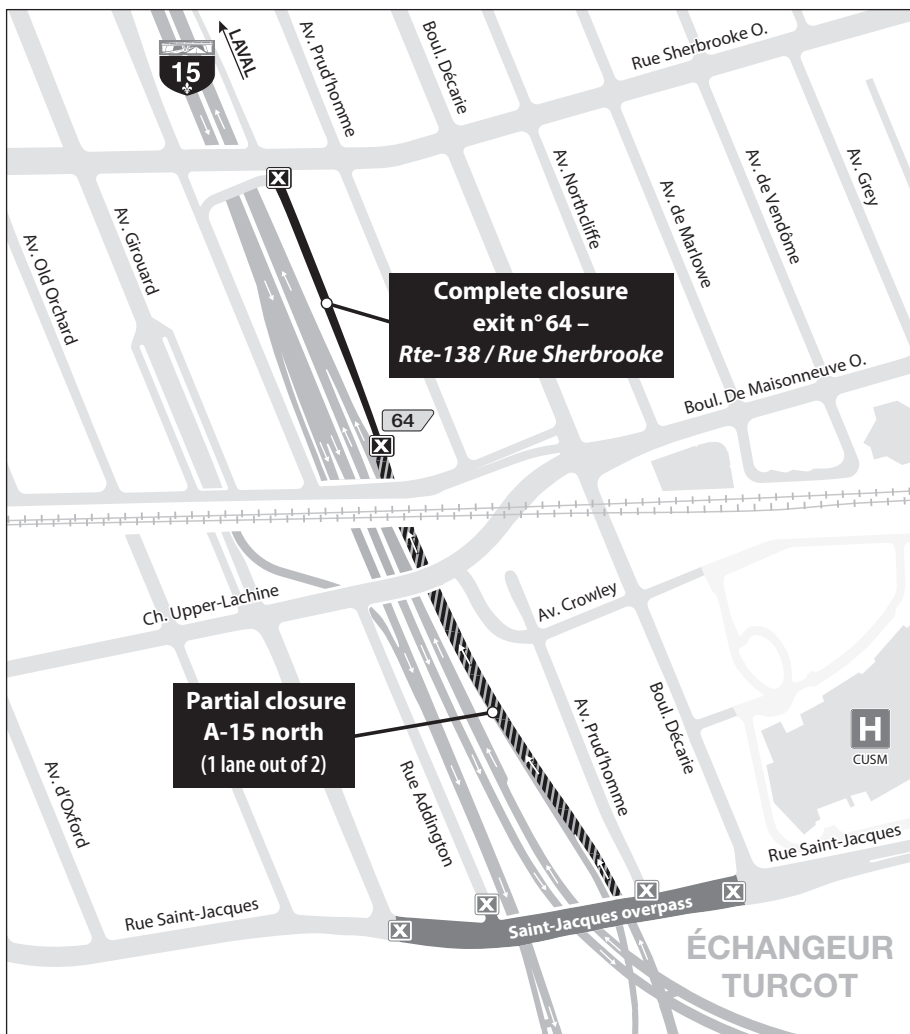

CLOSURE OF EXIT N° 64 A-15 NORTH

TURCOT

FROM MARCH 31 TO APRIL 12, 2016

HINDRANCES

- Complete closure of exit n° 64 – Rte-138 / Rue Sherbrooke of A-15 north
- Closure of one lane out of two lanes of A-15 north in Turcot Interchange

DETOUR

- Continue on A-15 north, take exit n° 66 – Ch. de la Côte-St-Luc / Ch. Queen-Mary / Ch. de la Côte-Ste-Catherine, turn left on chemin de la Côte-Saint-Luc and continue on A-15 southbound until exit n° 64 – Rue Sherbrooke / Rue St-Jacques