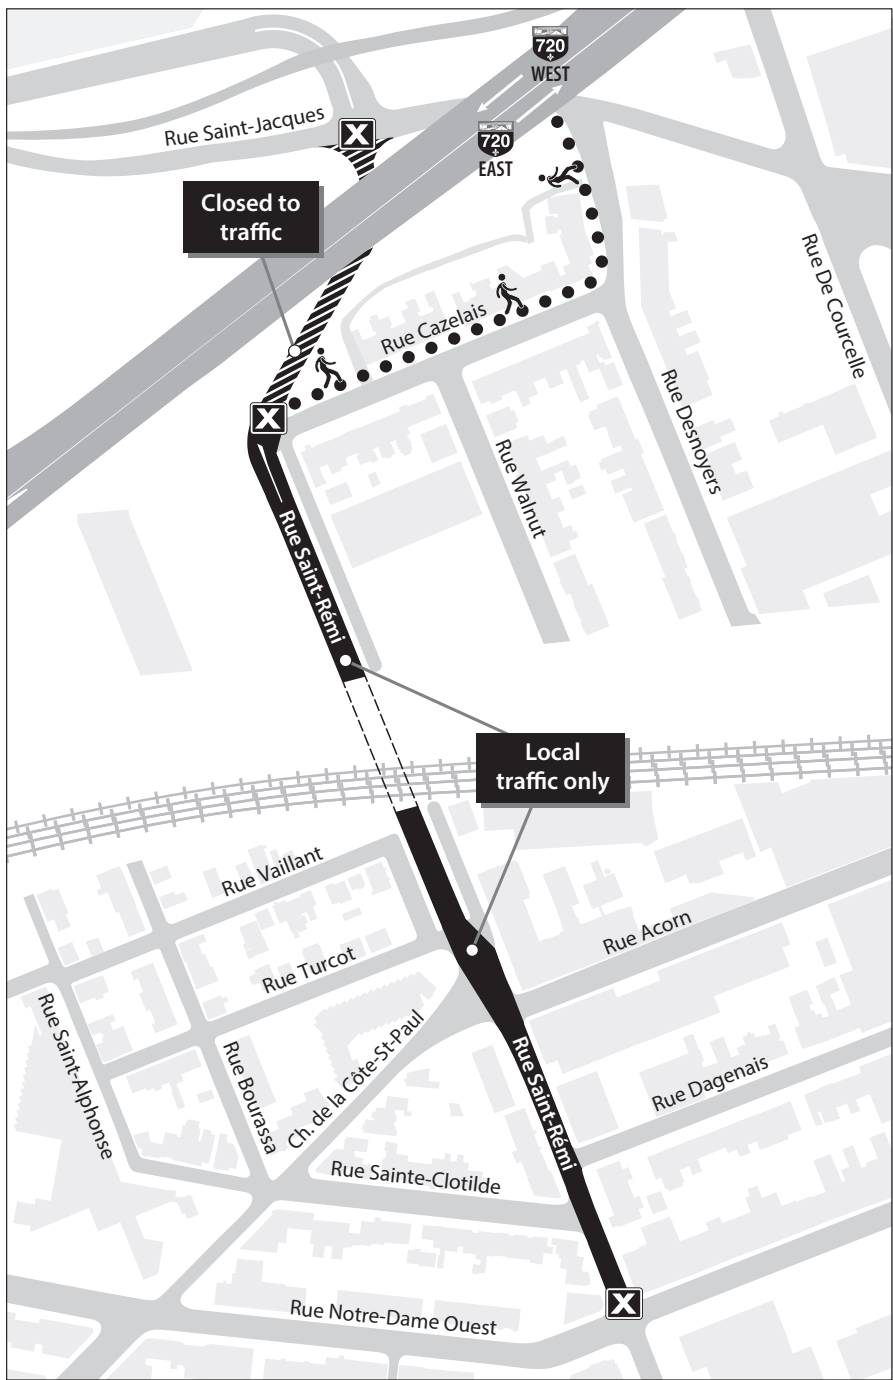

TRAFFIC HINDRANCE

— Starting February 28th until the end of summer 2016 —

Complete closure of rue Saint-Rémi between rue Notre-Dame Ouest and Saint-Jacques.

Local traffic will be maintained between rues Notre-Dame Ouest and Cazalais.

Detours : The detours will be indicated with road signs on the local network.

Pedestrians can detour on rues Desnoyers and Cazalais.

For more information:

- 514 873-1372

- turcot.commentaires@mtq.gouv.qc.ca